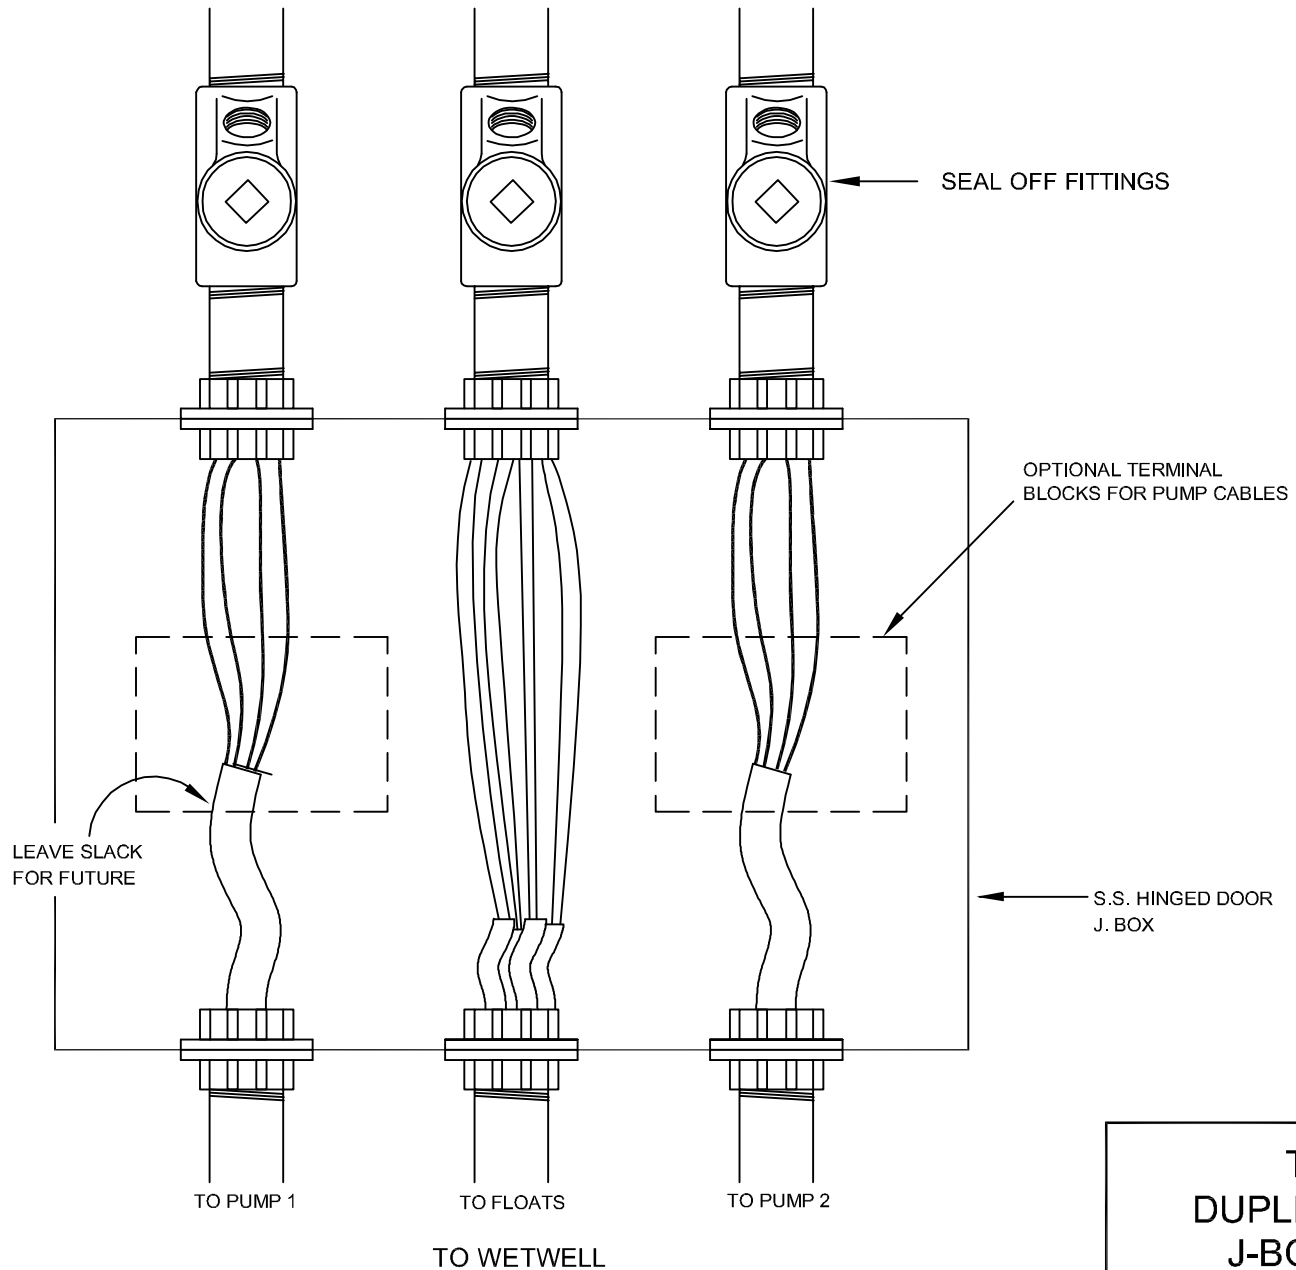

TO CONTROL PANEL

TYPICAL
DUPLEX SEAL OFF /
J-BOX DETAIL

DATE 02/10/09 | DWG. 1 OF 1